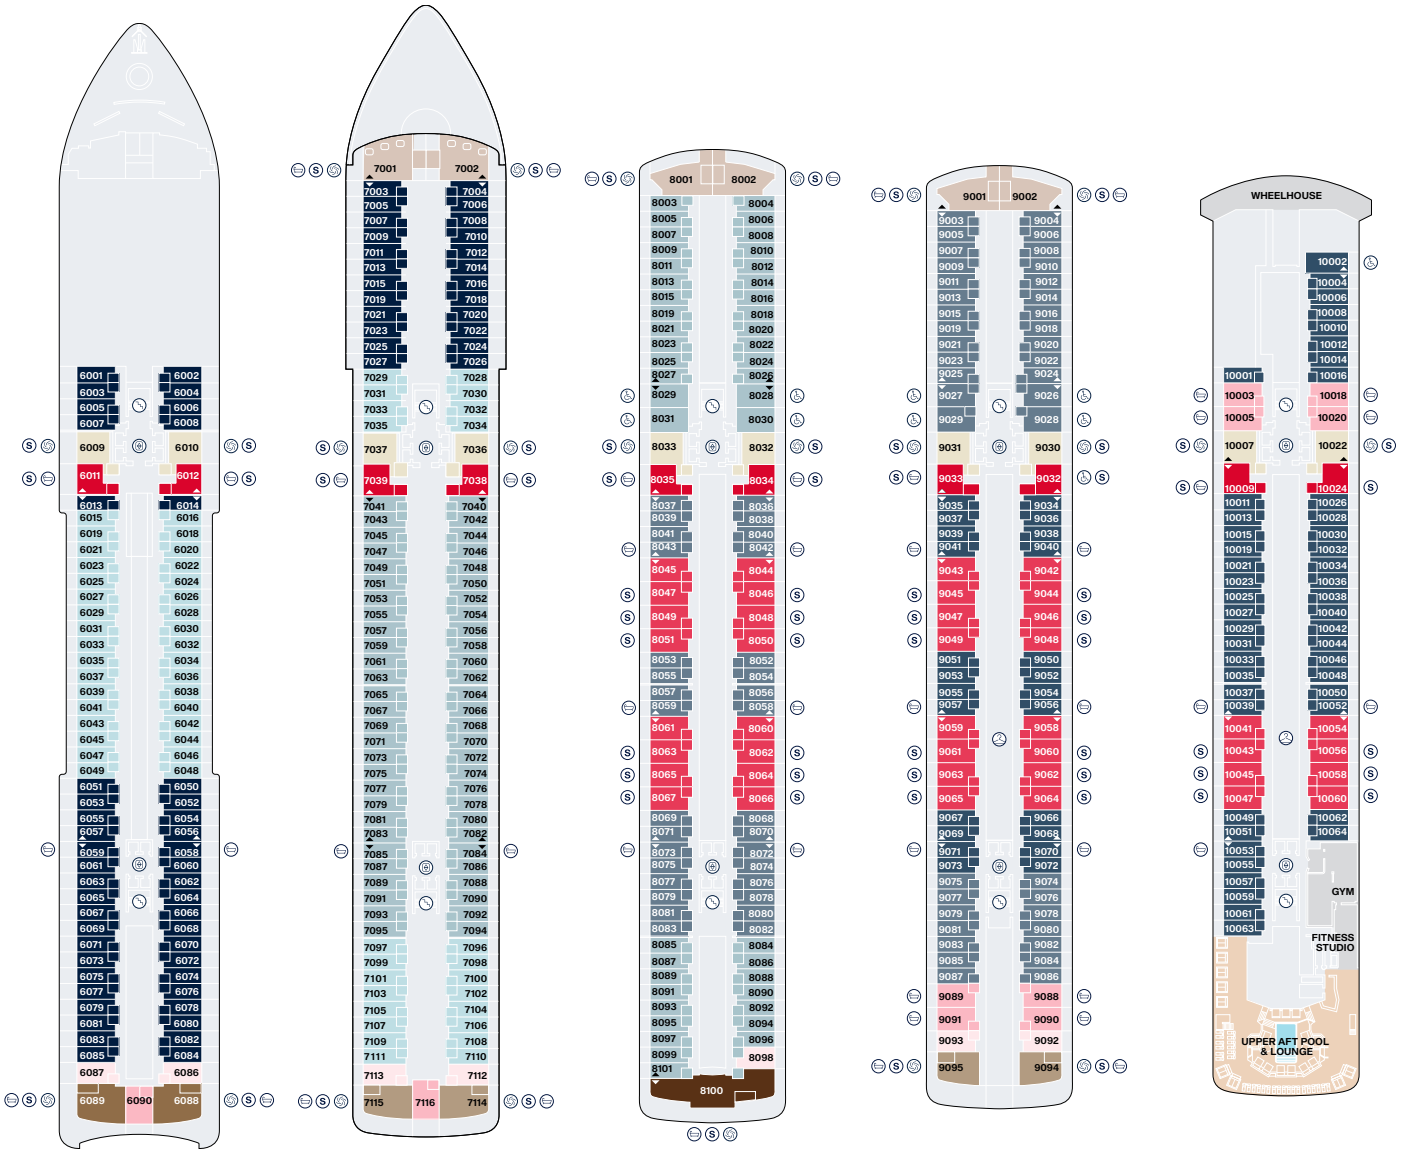

# Explora

JOURNEYS

DECK 06

DECK 07

DECK 08

DECK 09

DECK 10

## Legend

OT1	OCEAN TERRACE SUITE
OT2	OCEAN TERRACE SUITE
OT3	OCEAN TERRACE SUITE
OT4	OCEAN TERRACE SUITE
GT	OCEAN GRAND TERRACE SUITE

PH	PENTHOUSE
DP	DELUXE PENTHOUSE
PP	PREMIER PENTHOUSE
GP	GRAND PENTHOUSE

# Explora

JOURNEYS

DECK 03

DECK 04

DECK 05

DECK 11

DECK 12

DECK 14

## Legend

-  STAIRCASE
-  LIFT