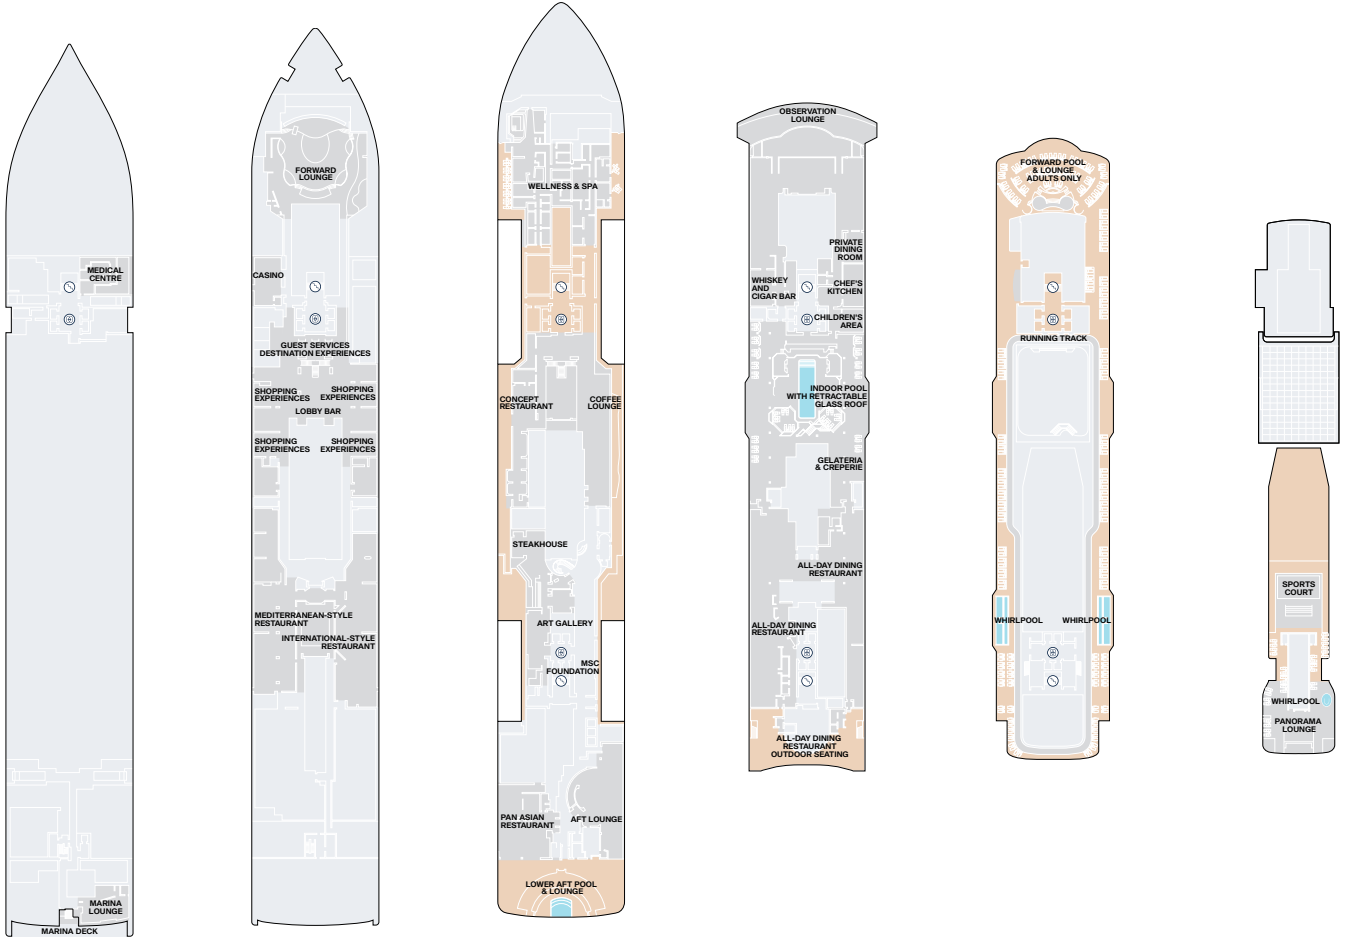

## Legend

OT1	OCEAN TERRACE SUITE
OT2	OCEAN TERRACE SUITE
OT3	OCEAN TERRACE SUITE
OT4	OCEAN TERRACE SUITE
GT	OCEAN GRAND TERRACE SUITE

PH	PENTHOUSE
DP	DELUXE PENTHOUSE
PP	PREMIER PENTHOUSE
GP	GRAND PENTHOUSE

CO	COVE RESIDENCE
RR	RETREAT RESIDENCE
SR	SERENITY RESIDENCE
CR	COCOON RESIDENCE
OR	OWNER'S RESIDENCE

PRIVATE WHIRLPOOL

ACCESSIBLE SUITES

CONNECTING SUITES

DOUBLE SOFA BED

BATH

GUEST LAUNDRY

LIFT

# Explora

JOURNEYS

DECK 03

DECK 04

DECK 05

DECK 11

DECK 12

DECK 14

## Legend

-  STAIRCASE
-  LIFT